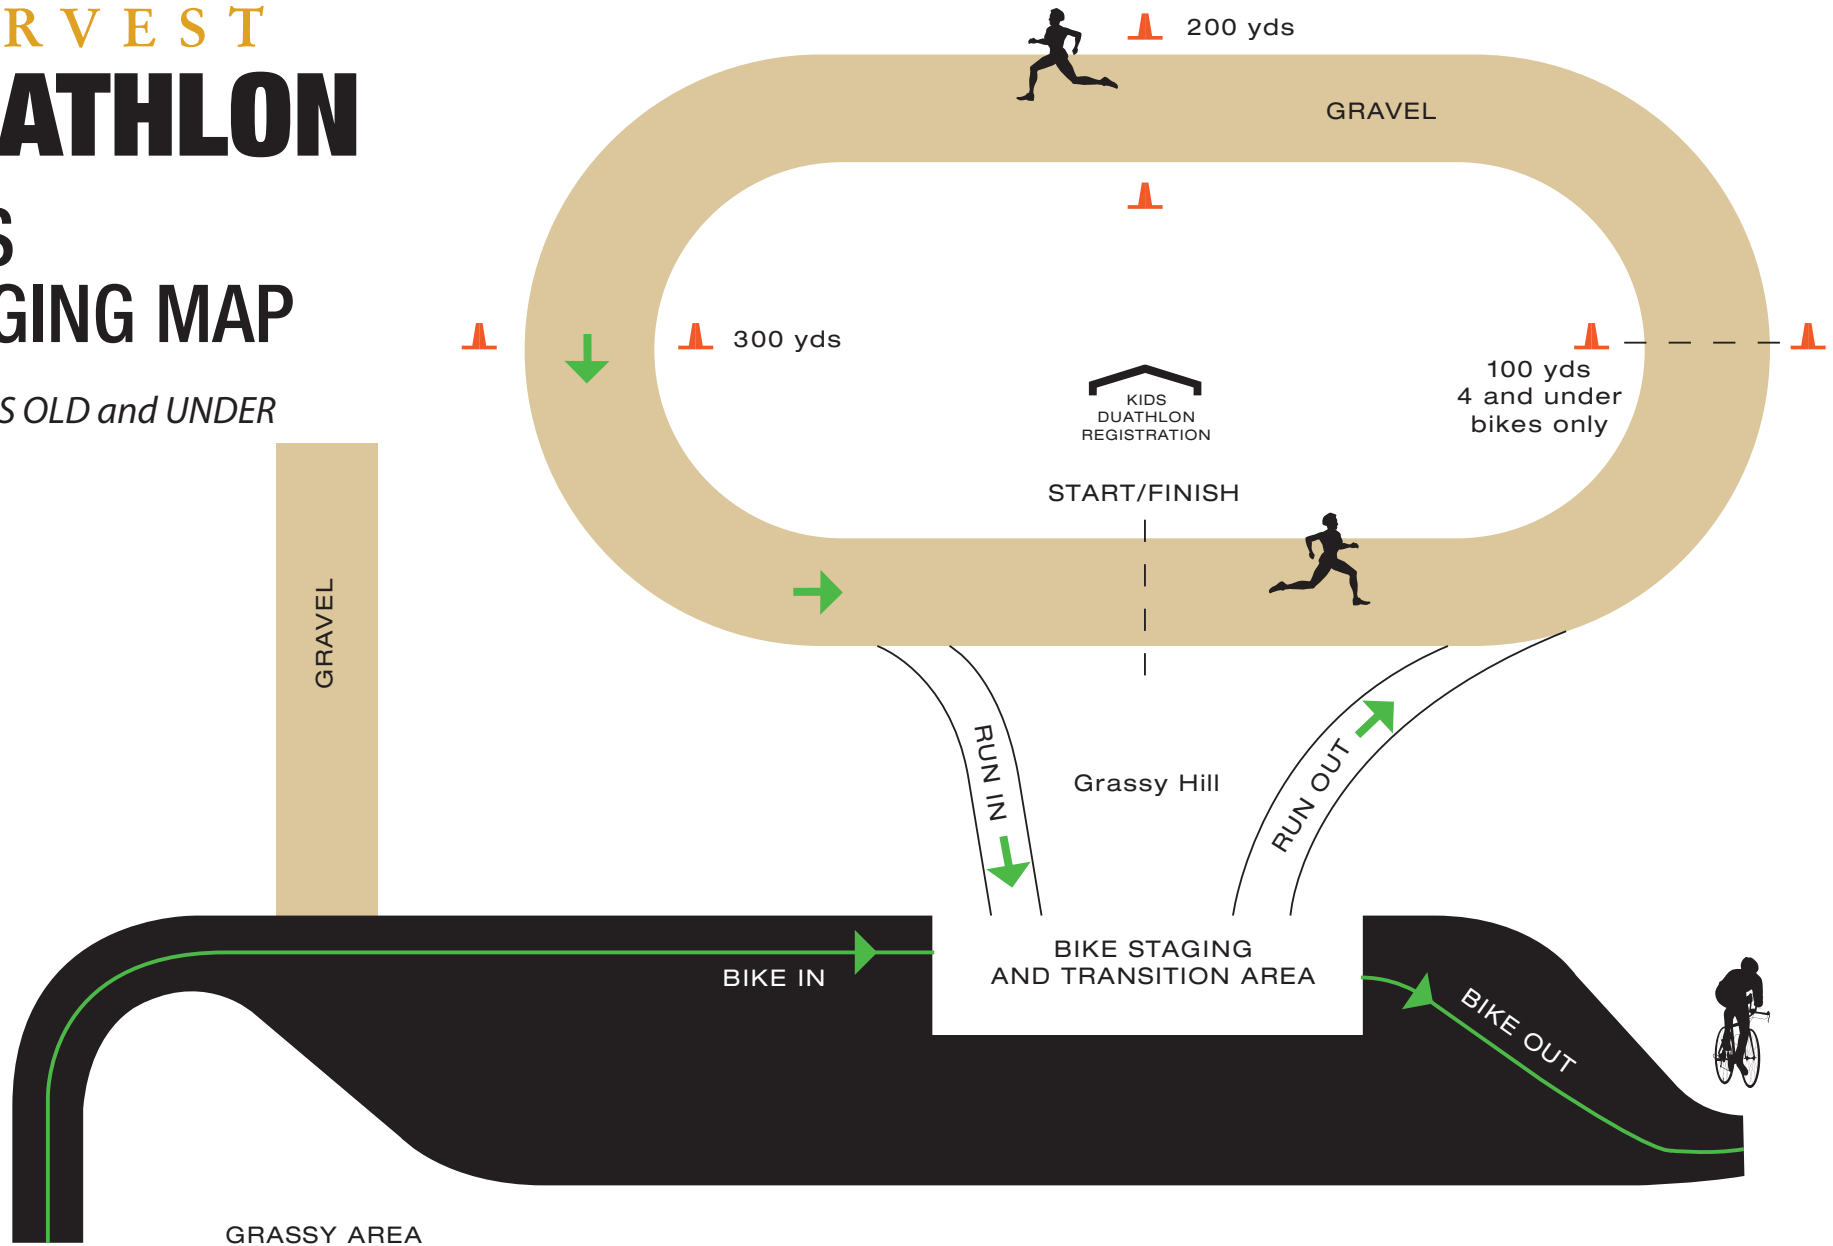

HARVEST DUATHLON

KIDS STAGING MAP

10 YEARS OLD and UNDER

Race located behind
Discovery Middle School
510 McKay Ave., Alexandria, MN

www.harvestduathlon.com