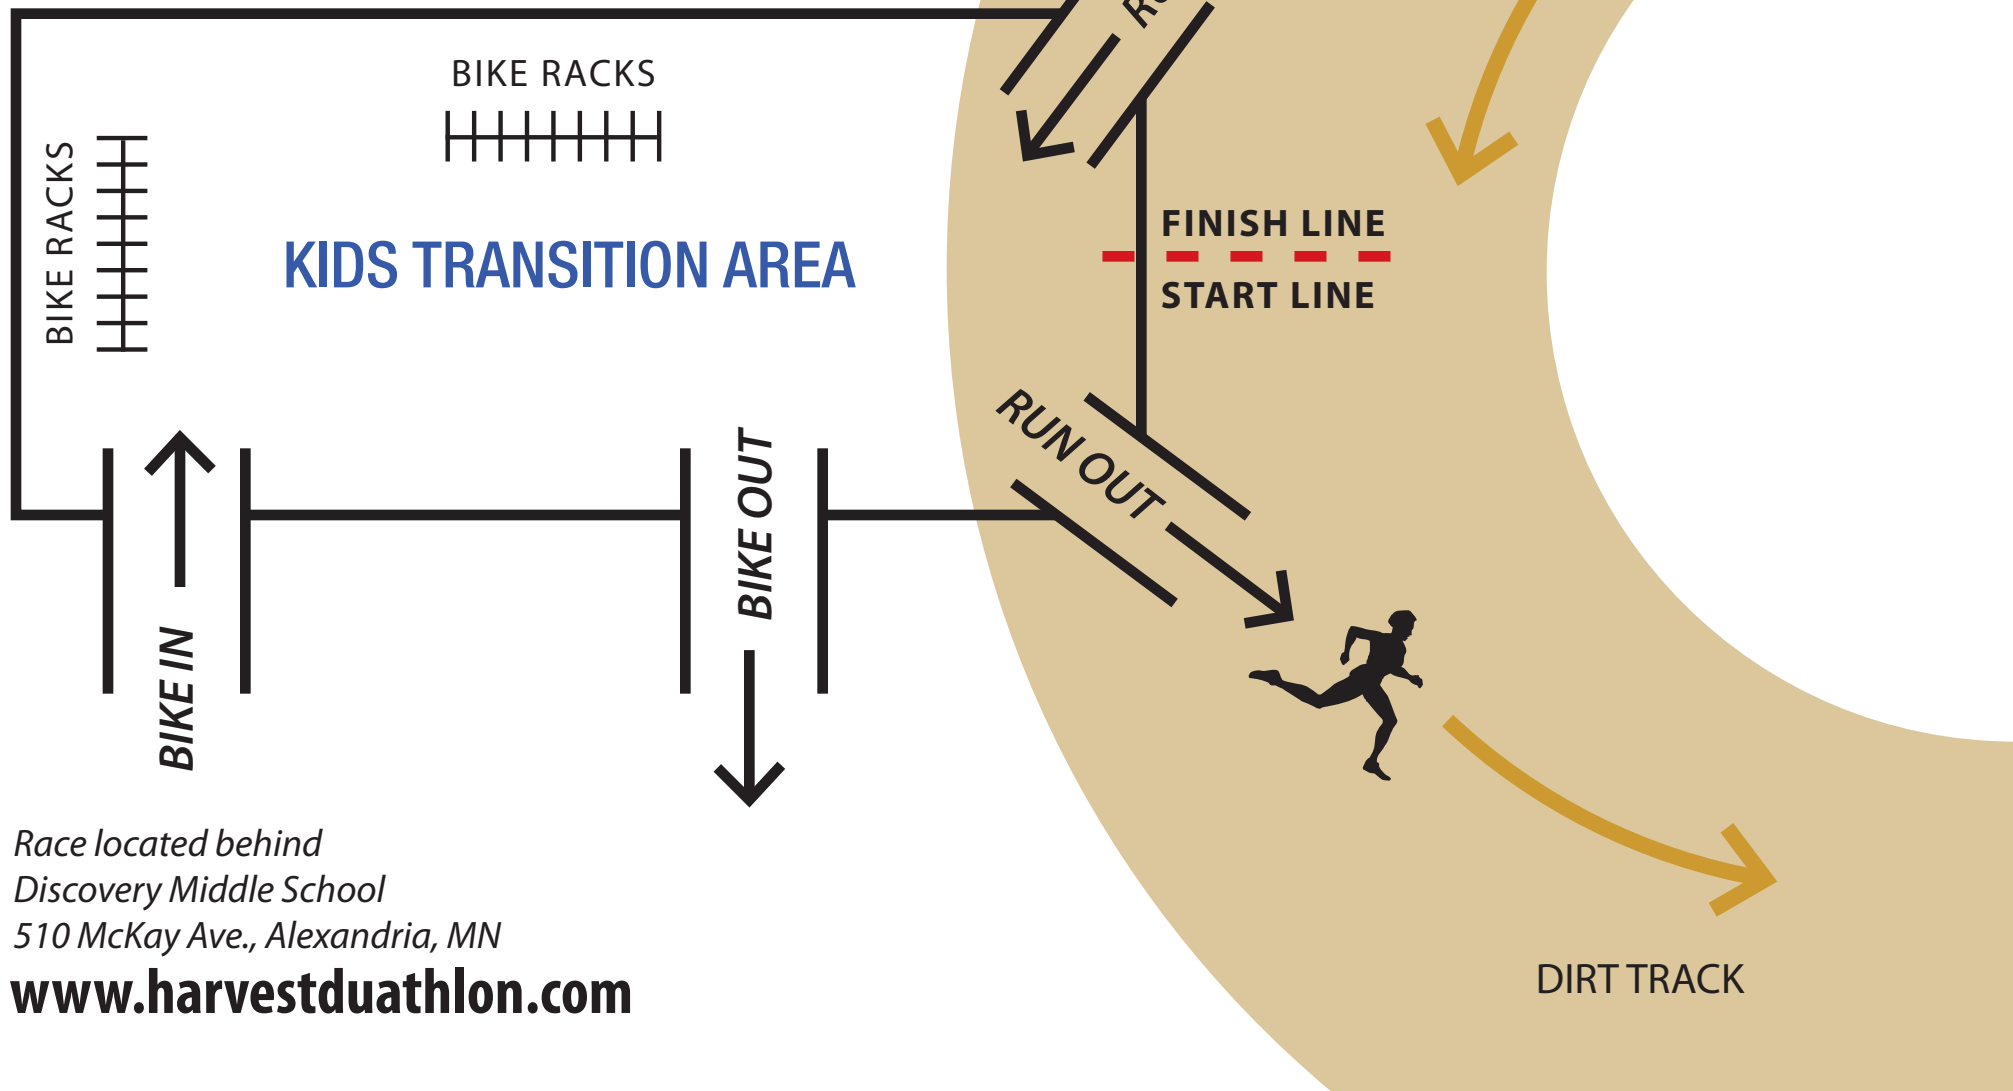

HARVEST DUATHLON

KIDS RACE STAGING MAP

5-10 YEAR OLDS

Race located behind
Discovery Middle School
510 McKay Ave., Alexandria, MN

www.harvestduathlon.com